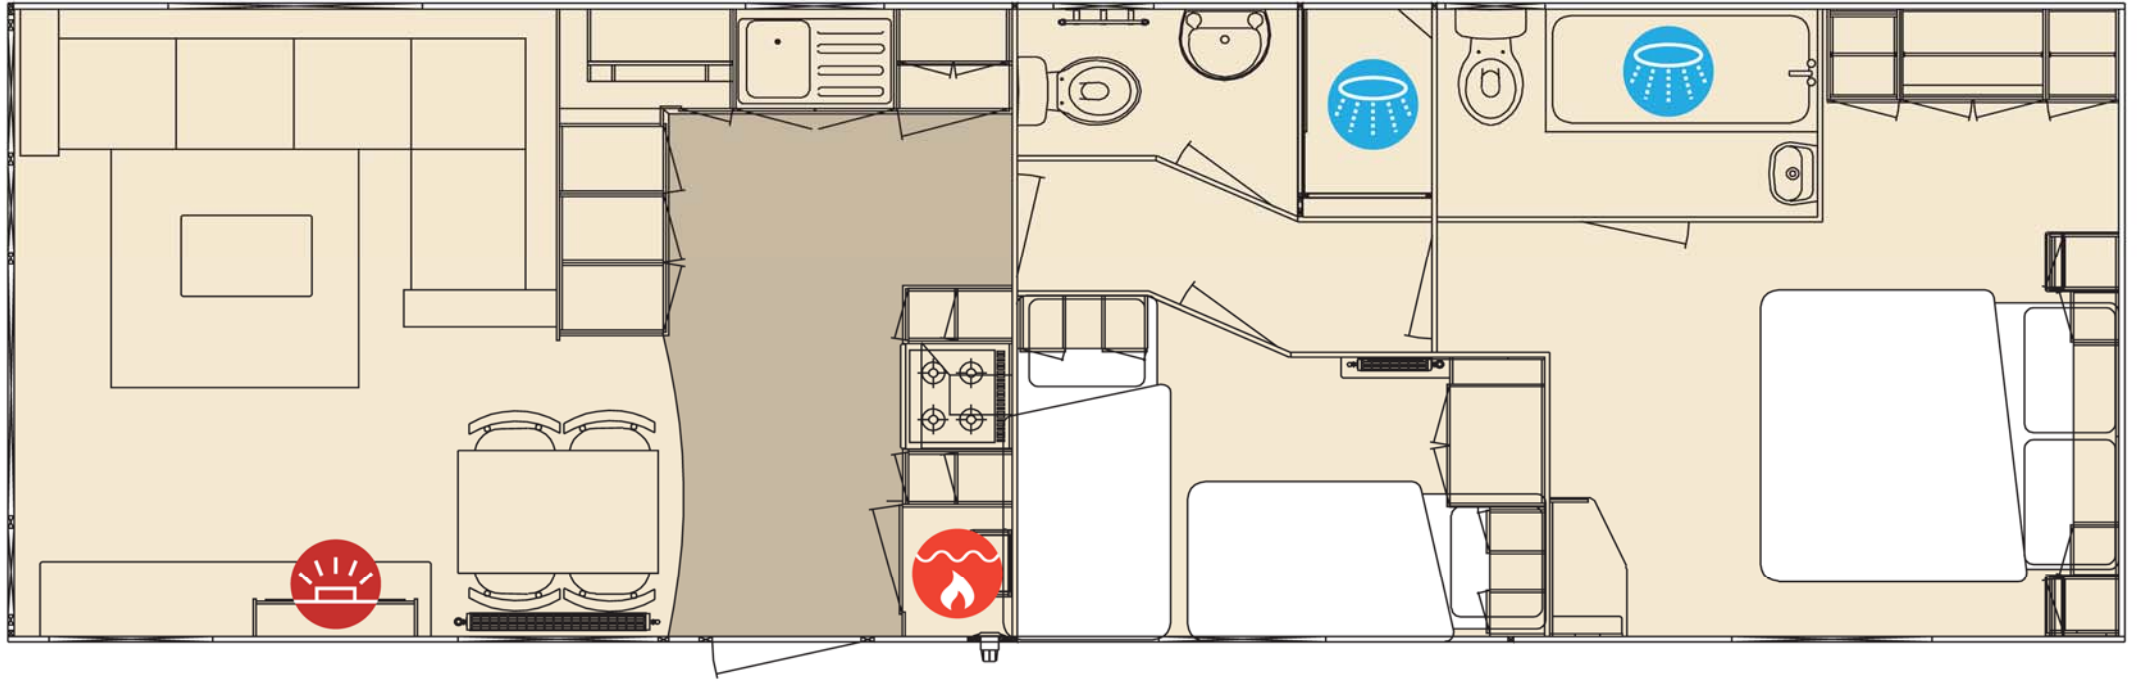

Sunningdale

PLOT 22FV - ABI SUNNINGDALE (new)

- 38ft x 12 ft - 2 bedrooms
- central heating and double glazing
- quality holiday home
- perimeter plot, over looking trees, hedges and fields to the west
- veranda looking to the west
- en suite to main bedroom has bath
- shower in main bathroom
- twin bedroom has beds at 90°
- new shed: electricity/water (facility for washing machine)

Sunningdale

Sunningdale

GAS ISOLATOR IN TAY 18

Scotts Holiday Village - 18FV, 22FV

SPINFLO

En suite to main bedroom

The Sunningdale 38ft x 12ft x 2 bedroom model